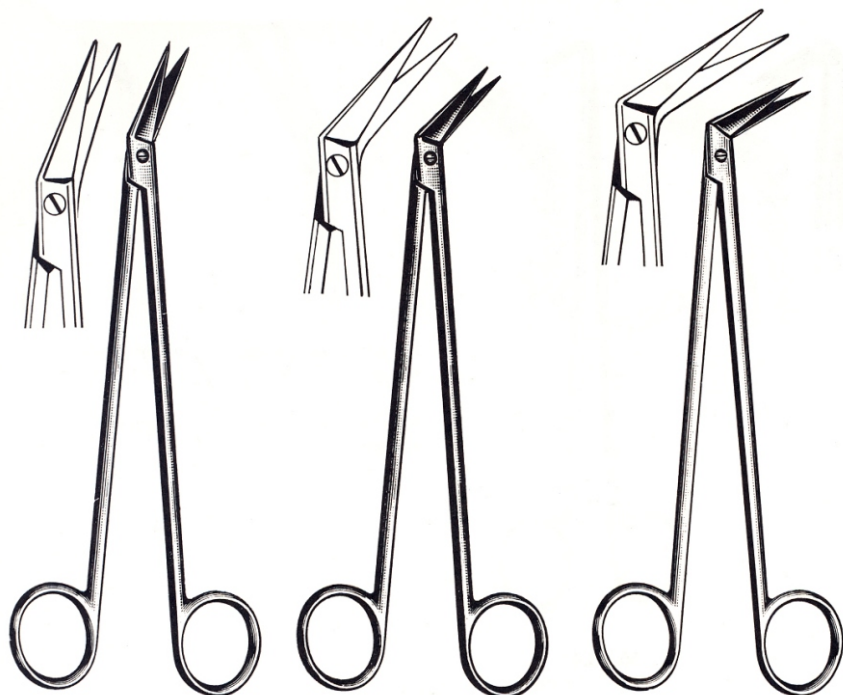

MI-800560 19cm

CLAMPS AT POUR VAISSEAUX PERIPHERIQUES
CLAMPS AT FOR PERIPHERIC DUCTS

MI-800570 18cm

CLAMPS AT POUR AORTE
CLAMPS AT FOR AORTA

MI-800580 30cm

CLAMPS AT POUR ARTERE ILIAQUE
CLAMPS AT FOR ILIAC ARTERY

MI-800590 24cm

CLAMPS AT POUR ARTERE ILIAQUE
CLAMPS AT FOR ILIAC ARTERY

MI-800600 26cm

CLAMPS AT OCCLUSION ILIAQUE
CLAMPS AT FOR ILIAC OCCLUSION

MI-800610	20cm
MI-800611	24cm
MI-800612	25cm
MI-800613	26cm
MI-800614	27cm

CLAMPS AT VENA CANA
CLAMPS AT VENA CANA

MI-800230	22cm - 40mm
MI-800231	22cm - 50mm

CISEAUX POTTS-SMITH
POTTS-SMITH SCISSORS

MI-802600	25° / 19cm
MI-802601	45° / 19cm
MI-802602	90° / 19cm

sharp tips

blunt tips