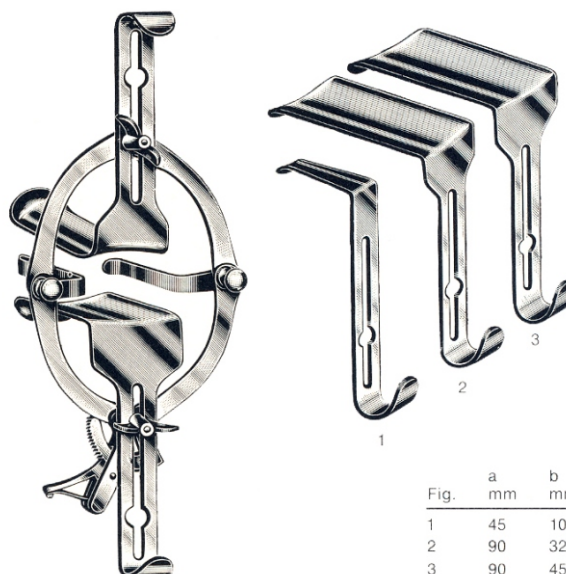

SPECULUM OPERATOIRE DE O'SULLIVAN O'CONNOR
O'SULLIVAN O'CONNOR SPECULUM

MI-600710 Blade # 1
MI-600711 Blade # 2
MI-600712 Blade # 3