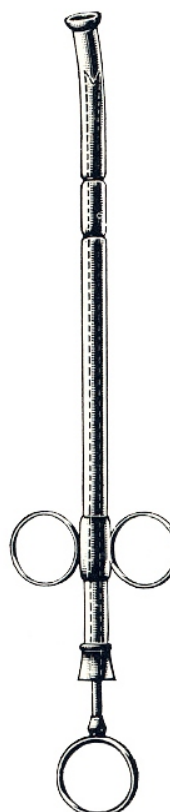

TAMPONNEUR UTERIN RAPID
RAPID UTERINE GAUZE PACKER

MI-604340   25cm